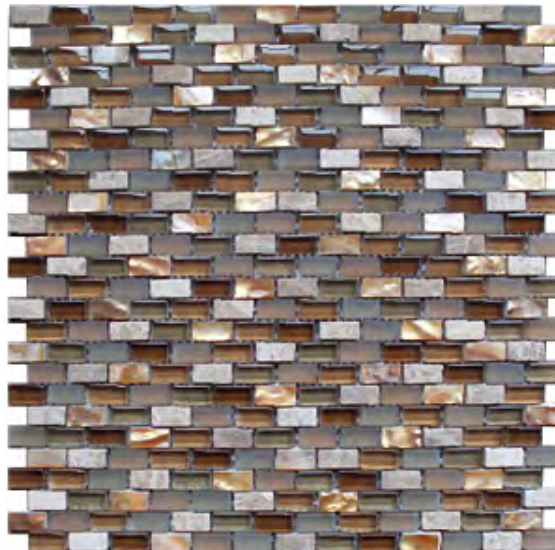

**IMGS-CAL039**  
Saturn

**IMG-CAL040**  
Neptune

**Packing Information**  
10 sheets per box  
36 lbs. per box  
72 boxes per pallet

IMAGERY GLASS

Ph: 866-769-2088 email: bilway@att.net Fax: 815-722-2265

# IMAGERY GLASS

REFLECTING BEAUTY AND ELEGANCE IN GLASS MOSAICS

MINI-BRICK MOSAIC INCLUDING GLASS, STONE  
AND NATURAL PEARL SHELLS

**IMG-SHGR**  
Shell Gray

**IMG-SHWH**  
Shell White

**IMG-SHBG**  
Shell Beige

**Packing Information**  
10 sheets per box  
36 lbs. per box  
72 boxes per pallet

IMAGERY GLASS

Ph: 866-769-2088 email: bilway@att.net Fax: 815-722-2265