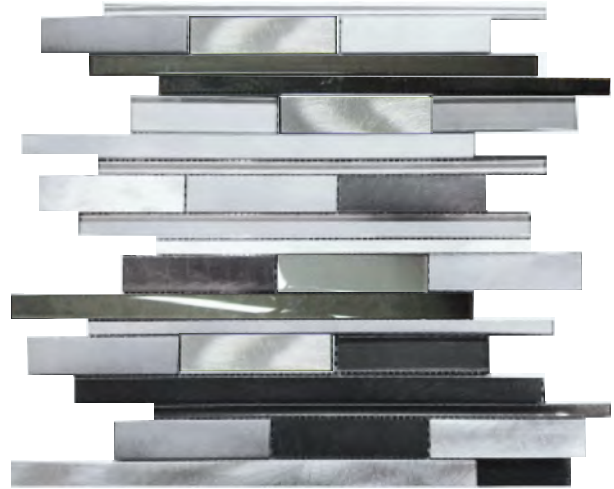

# IMAGERY GLASS

REFLECTING BEAUTY AND ELEGANCE IN GLASS MOSAICS

MODERN LOOK, MULTI-SIZED MOSAIC STRIPS UTILIZING  
DIFFERENT SHADES OF ALUMINUM, AND GLASS WITH A METALLIC GLIMMER

**IMG-CAL038**  
Jupiter