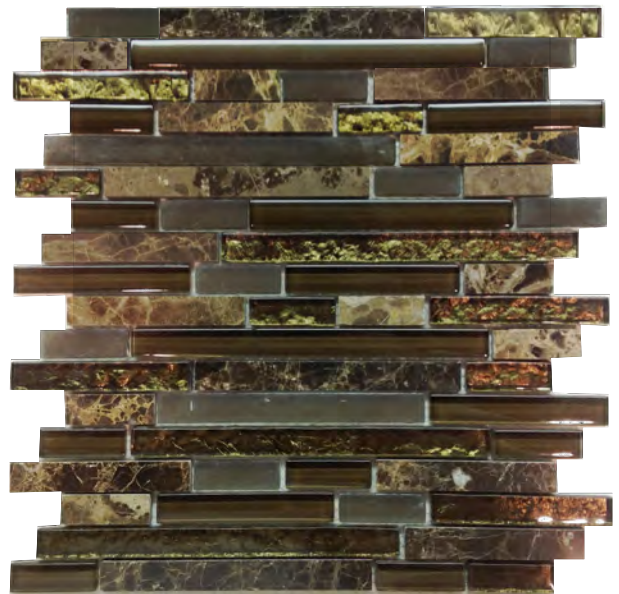

# IMAGERY GLASS

REFLECTING BEAUTY AND ELEGANCE IN GLASS MOSAICS

**IMGSSIM-W-PB**  
Gladstone

**IMGSSIM-W-DF**  
Cascade

**IMGWSG-7600-RS**  
Whitehorse

**IMGGSF-1040-RS**  
Crescent Ridge

**Packing Information**  
10 sheets per box  
36 lbs. per box  
72 boxes per pallet